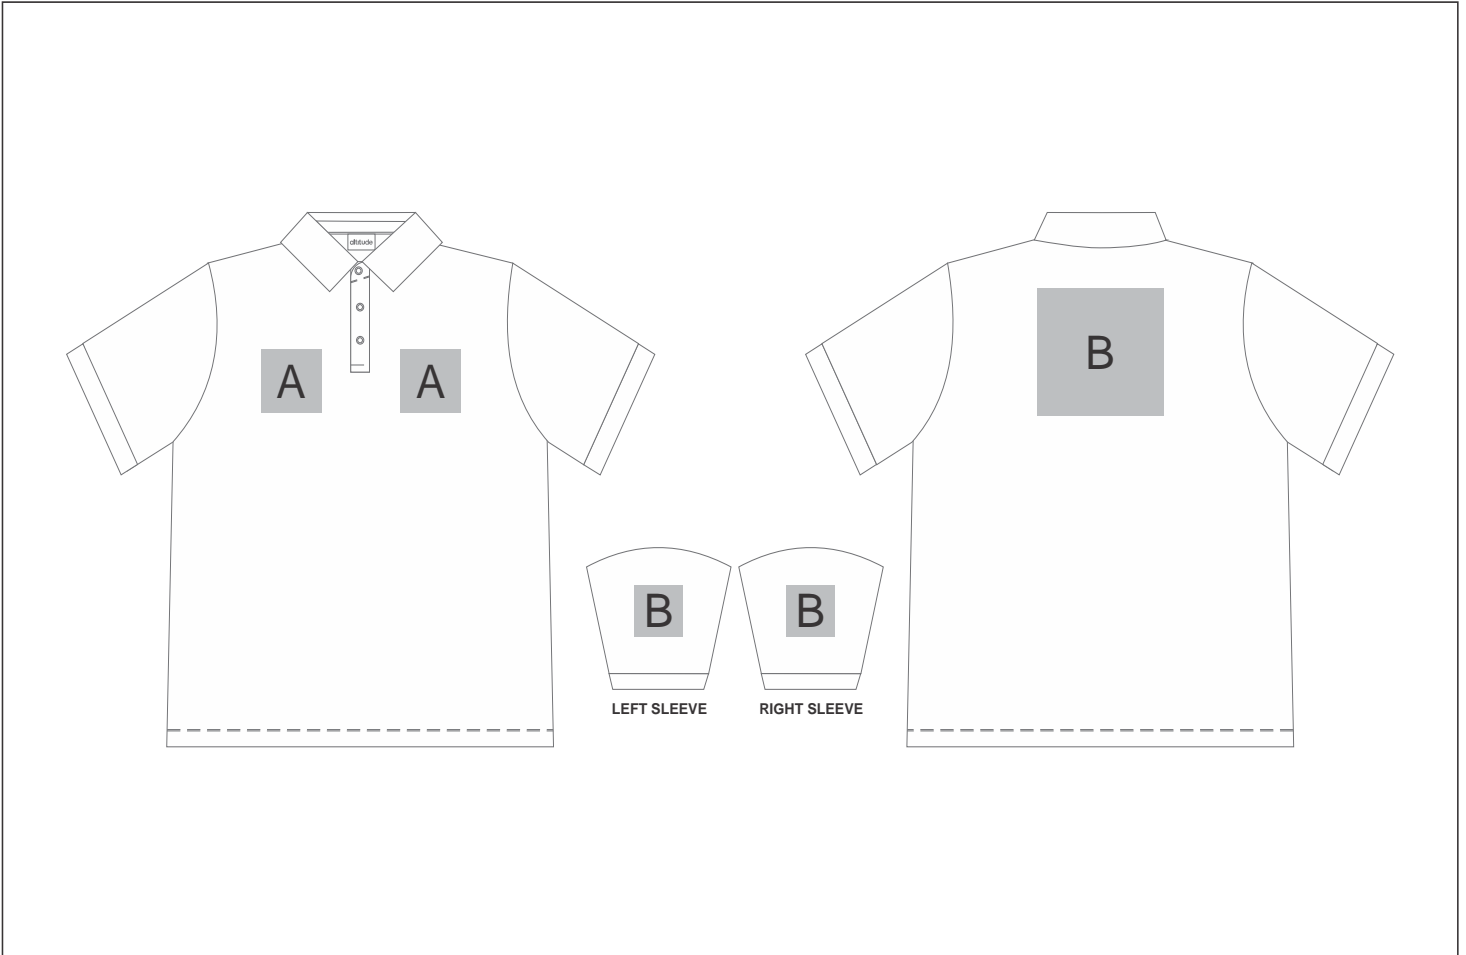

### Need to know:

- Includes 1-Position Digital Transfer Clothing A6
- **DTC Inclusive Parameters:** Left/Right Chest = 100mm x 100mm

### Branding Options:

| Position | Branding Method (Branding Code)       | No. of Colours | Dimension               |
|----------|---------------------------------------|----------------|-------------------------|
| A        | Embroidery (EMB-A)                    | N/A            | 100mm wide x 100mm high |
| A        | Screen Print (SA)                     | 1 Colour       | 100mm wide x 100mm high |
| A        | Digital Transfer Clothing A6 (DTC-A6) | Full Colour    | 100mm wide x 100mm high |
| A        | Silicone (STP-A)                      | N/A            | 30mm wide x 30mm high   |
| A        | Silicone (STP-B)                      | N/A            | 50mm wide x 50mm high   |
| A        | Silicone (STP-C)                      | N/A            | 80mm wide x 80mm high   |

|   |                    |          |                         |
|---|--------------------|----------|-------------------------|
| B | Embroidery (EMB-A) | N/A      | 200mm wide x 200mm high |
| B | Screen Print (SA)  | 1 Colour | 200mm wide x 200mm high |

|   |                                       |             |                         |
|---|---------------------------------------|-------------|-------------------------|
| B | Digital Transfer Clothing A6 (DTC-A6) | Full Colour | 148mm wide x 105mm high |
| B | Digital Transfer Clothing A5 (DTC-A5) | Full Colour | 210mm wide x 148mm high |
| B | Silicone (STP-A)                      | N/A         | 30mm wide x 30mm high   |
| B | Silicone (STP-B)                      | N/A         | 50mm wide x 50mm high   |
| B | Silicone (STP-C)                      | N/A         | 80mm wide x 80mm high   |
| B | Silicone (STP-D)                      | N/A         | 120mm wide x 40mm high  |